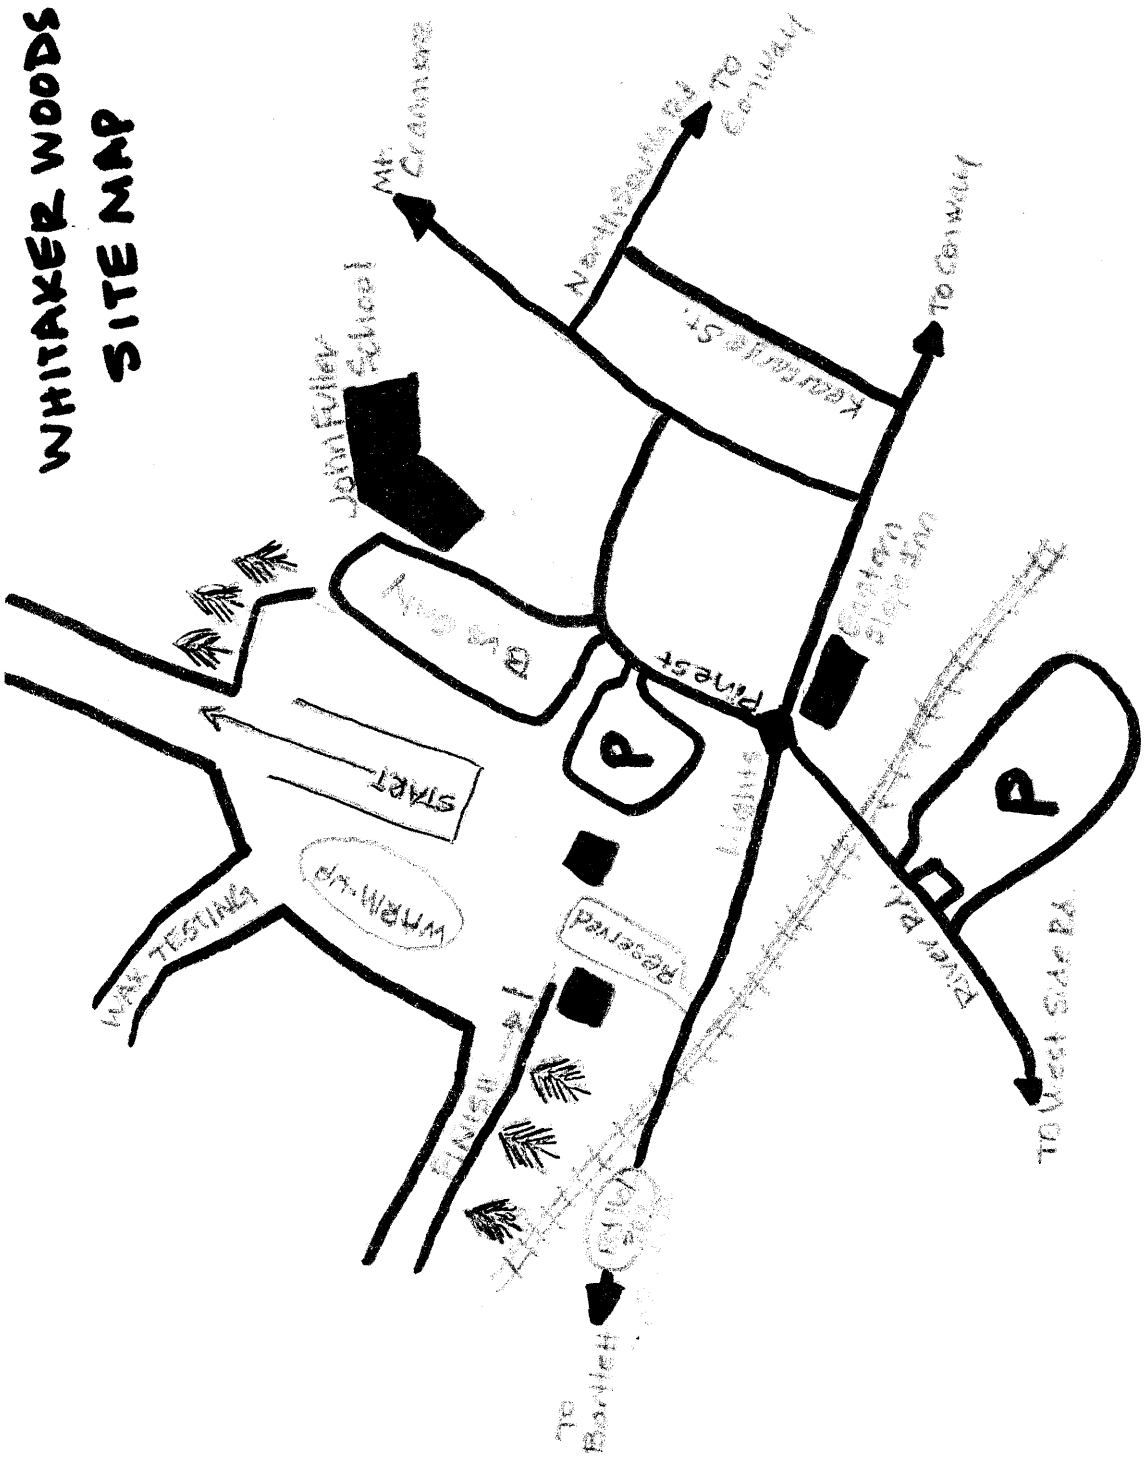

WHITAKER WOODS SITE MAP

NH Series Race #1: Whitaker Woods, North Conway
Saturday, January 9th, 2010

JOHN FULLER SCHOOL: Registration, Bathrooms, Team Meeting Location,
Food Concessions

WHITAKER WOODS RECREATION BUILDING: RACE OFFICIALS

PARKING (P): All team buses will park in John Fuller School Parking Lot. Additional parking for private vehicles located off River Rd. just left under railroad bridge.